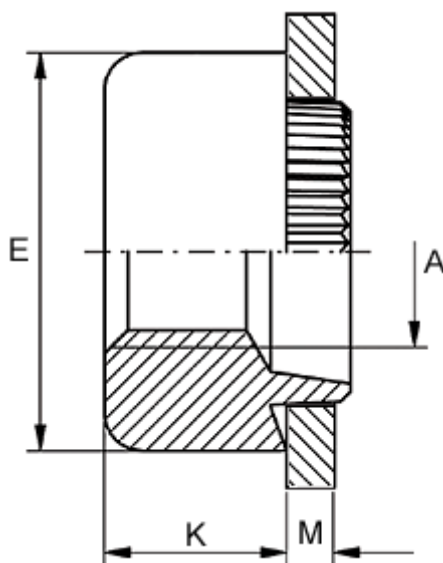

Article number: 12723000080120
Description: KLEE-coil 723 000 080.120
M8 Steel, zinc-pl. & chr. yellow

Measures

Female thread A	= M8
Height K	= 7.0
Outer diameter E	= 12.0
Plate thickness	= 0.8
Recommended bore diameter +0.05	= 10.0